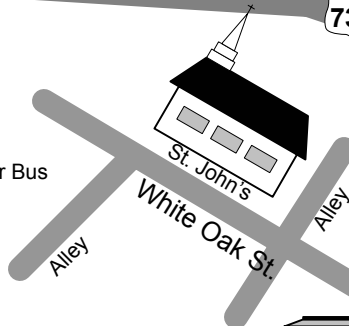

MAP NOT TO SCALE
Only Major Roads Shown

To Dorney Park

ROUTE 737
EXIT

E. Main St

Bieber Bus

Fairgrounds

Rickenbach Theater

Student Union

Kutztown University

Bank

Schaeffer Auditorium

Kutztown Elementary

Kutztown HS

Constitution Blvd

Old Main
(Georgian Room)

Deisher Lane

W. Main St

Kutztown University

To Kutztown University,
Kutztown HS, Fleetwood HS,
Fleetwood MS and St. John's
UCC

KUTZTOWN/
VIRGINVILLE
EXIT

Fleetwood Bible Church

Fleetwood HS

Fleetwood MS

Vine Street

Main Street

Richmond Street