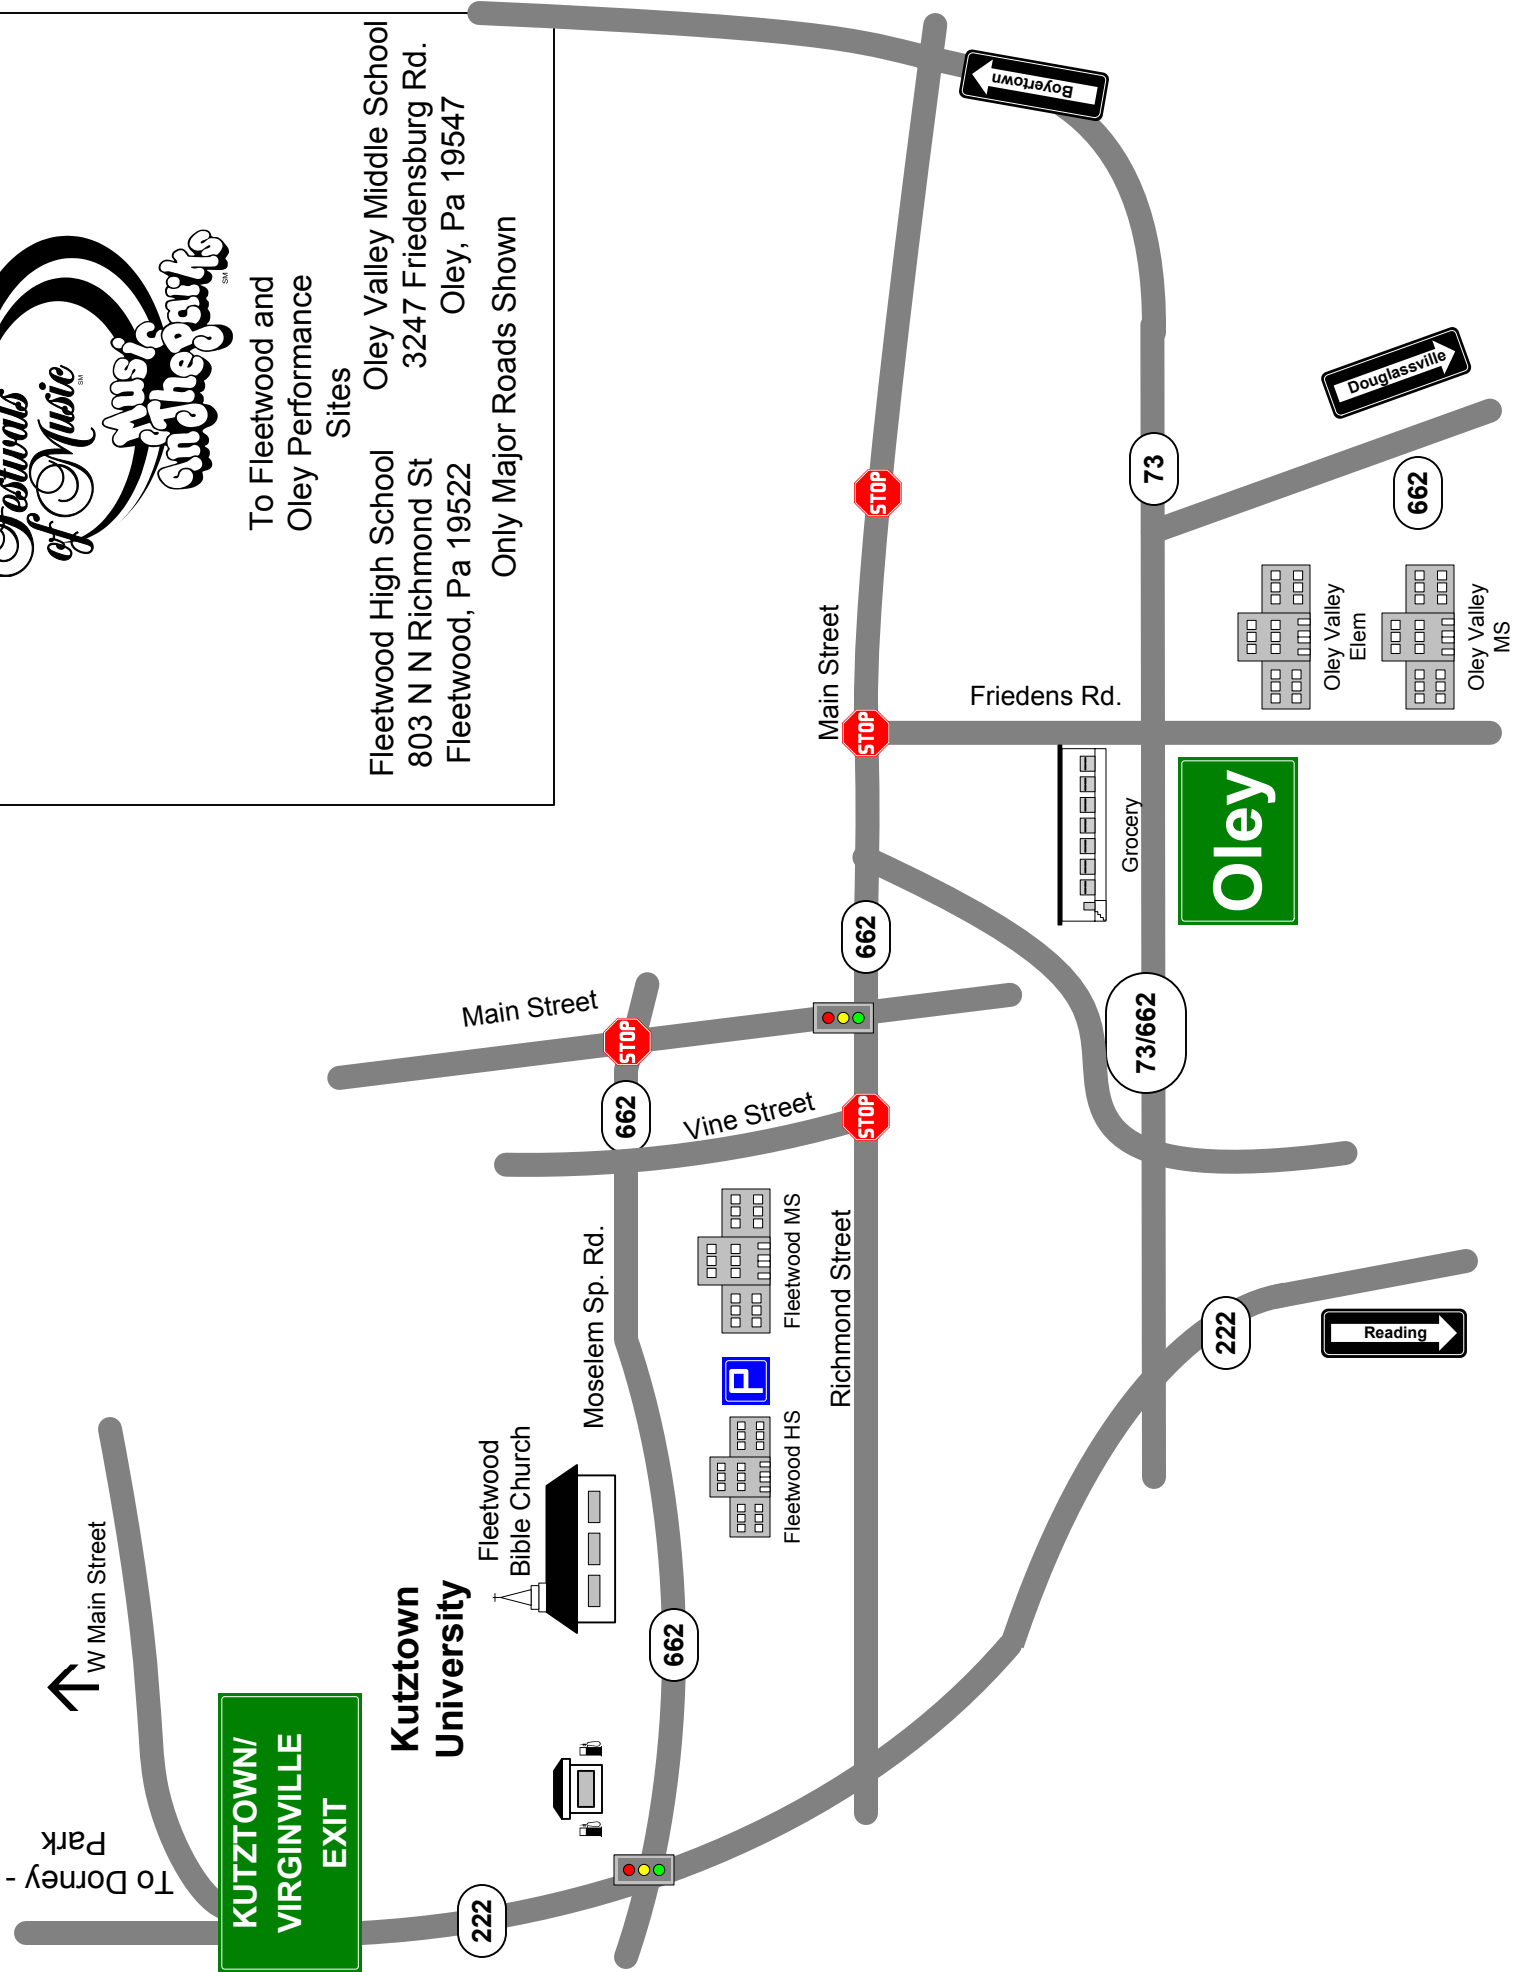

To Fleetwood and
Oley Performance
Sites

Fleetwood High School Oley Valley Middle School
803 N N Richmond St 3247 Friedensburg Rd.
Fleetwood, Pa 19522 Oley, Pa 19547

Only Major Roads Shown

**KUTZTOWN/
VIRGINVILLE
EXIT**

**Kutztown
University**

Oley

Douglassville

Boyertown

Reading

W Main Street

To Dorney -
Park

Main Street

Vine Street

Main Street

Friedens Rd.

Moselem Sp. Rd.

Richmond Street

Grocery

Oley Valley
Elem

Oley Valley
MS

662

222

222

Written Directions for Fleetwood
and Oley Performance Sites

To Fleetwood High School/Middle School

Follow Route 222 (south from Kutztown or North from the Reading area) to Route 662 South. Continue for approximately 4 miles- you will see Fleetwood Bible Church on your left and then a "Welcome to Fleetwood" sign- after this sign turn right onto Vine Street. At the next stop sign, turn right onto Richmond Street. The middle school will be immediately on your right, and the high school is directly next door.