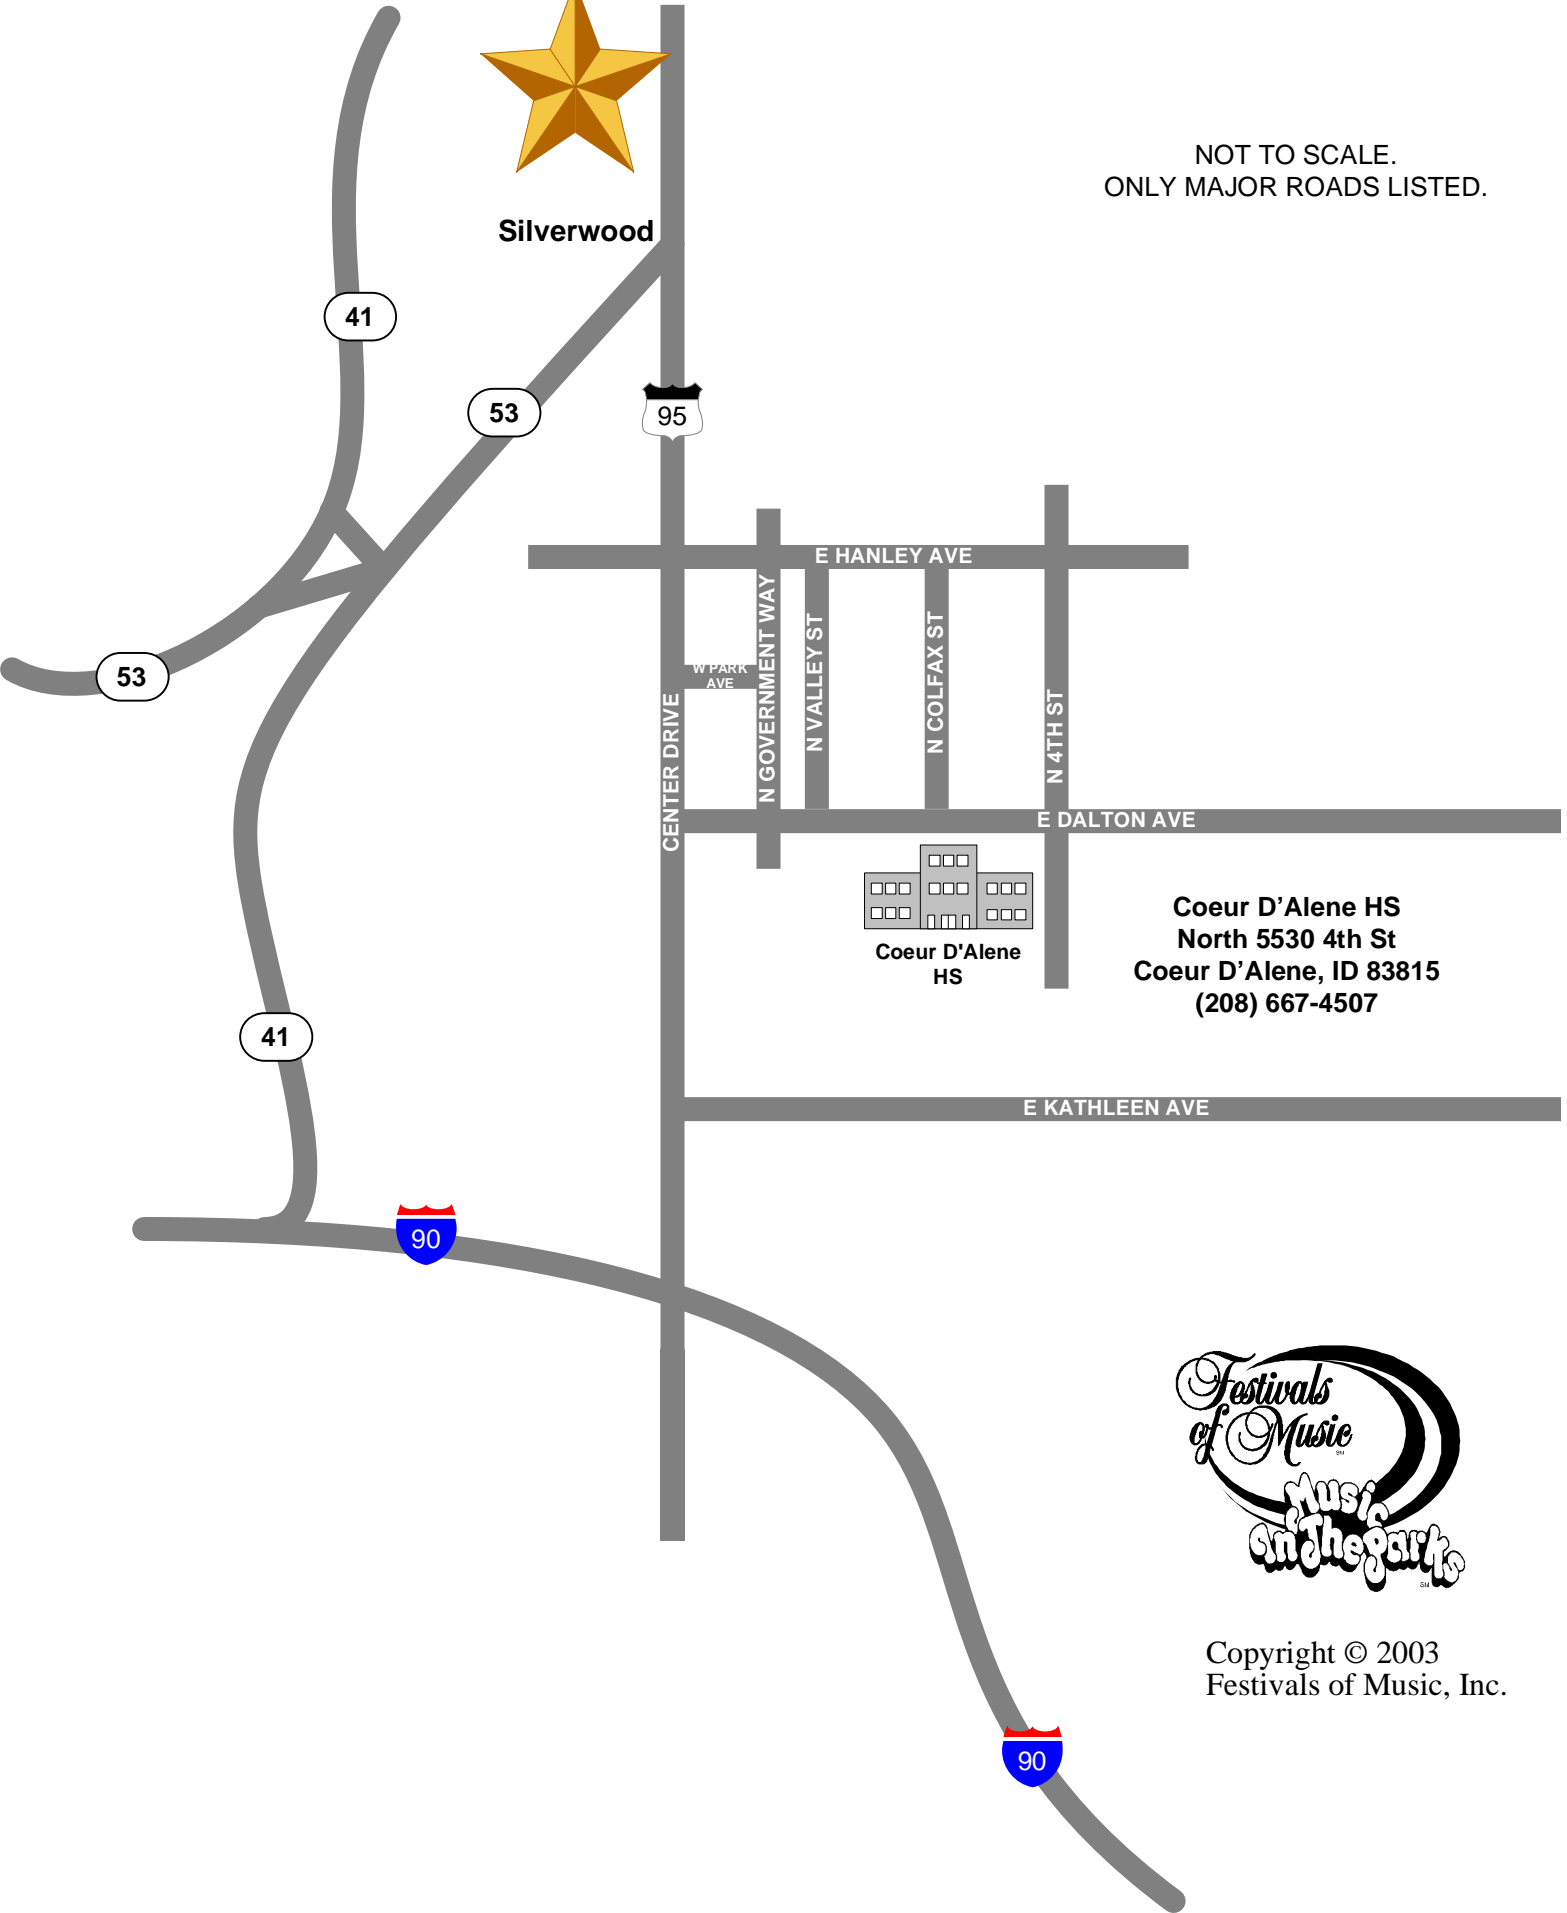

Silverwood

NOT TO SCALE.  
ONLY MAJOR ROADS LISTED.

Coeur D'Alene HS

Coeur D'Alene HS  
North 5530 4th St  
Coeur D'Alene, ID 83815  
(208) 667-4507

Copyright © 2003  
Festivals of Music, Inc.