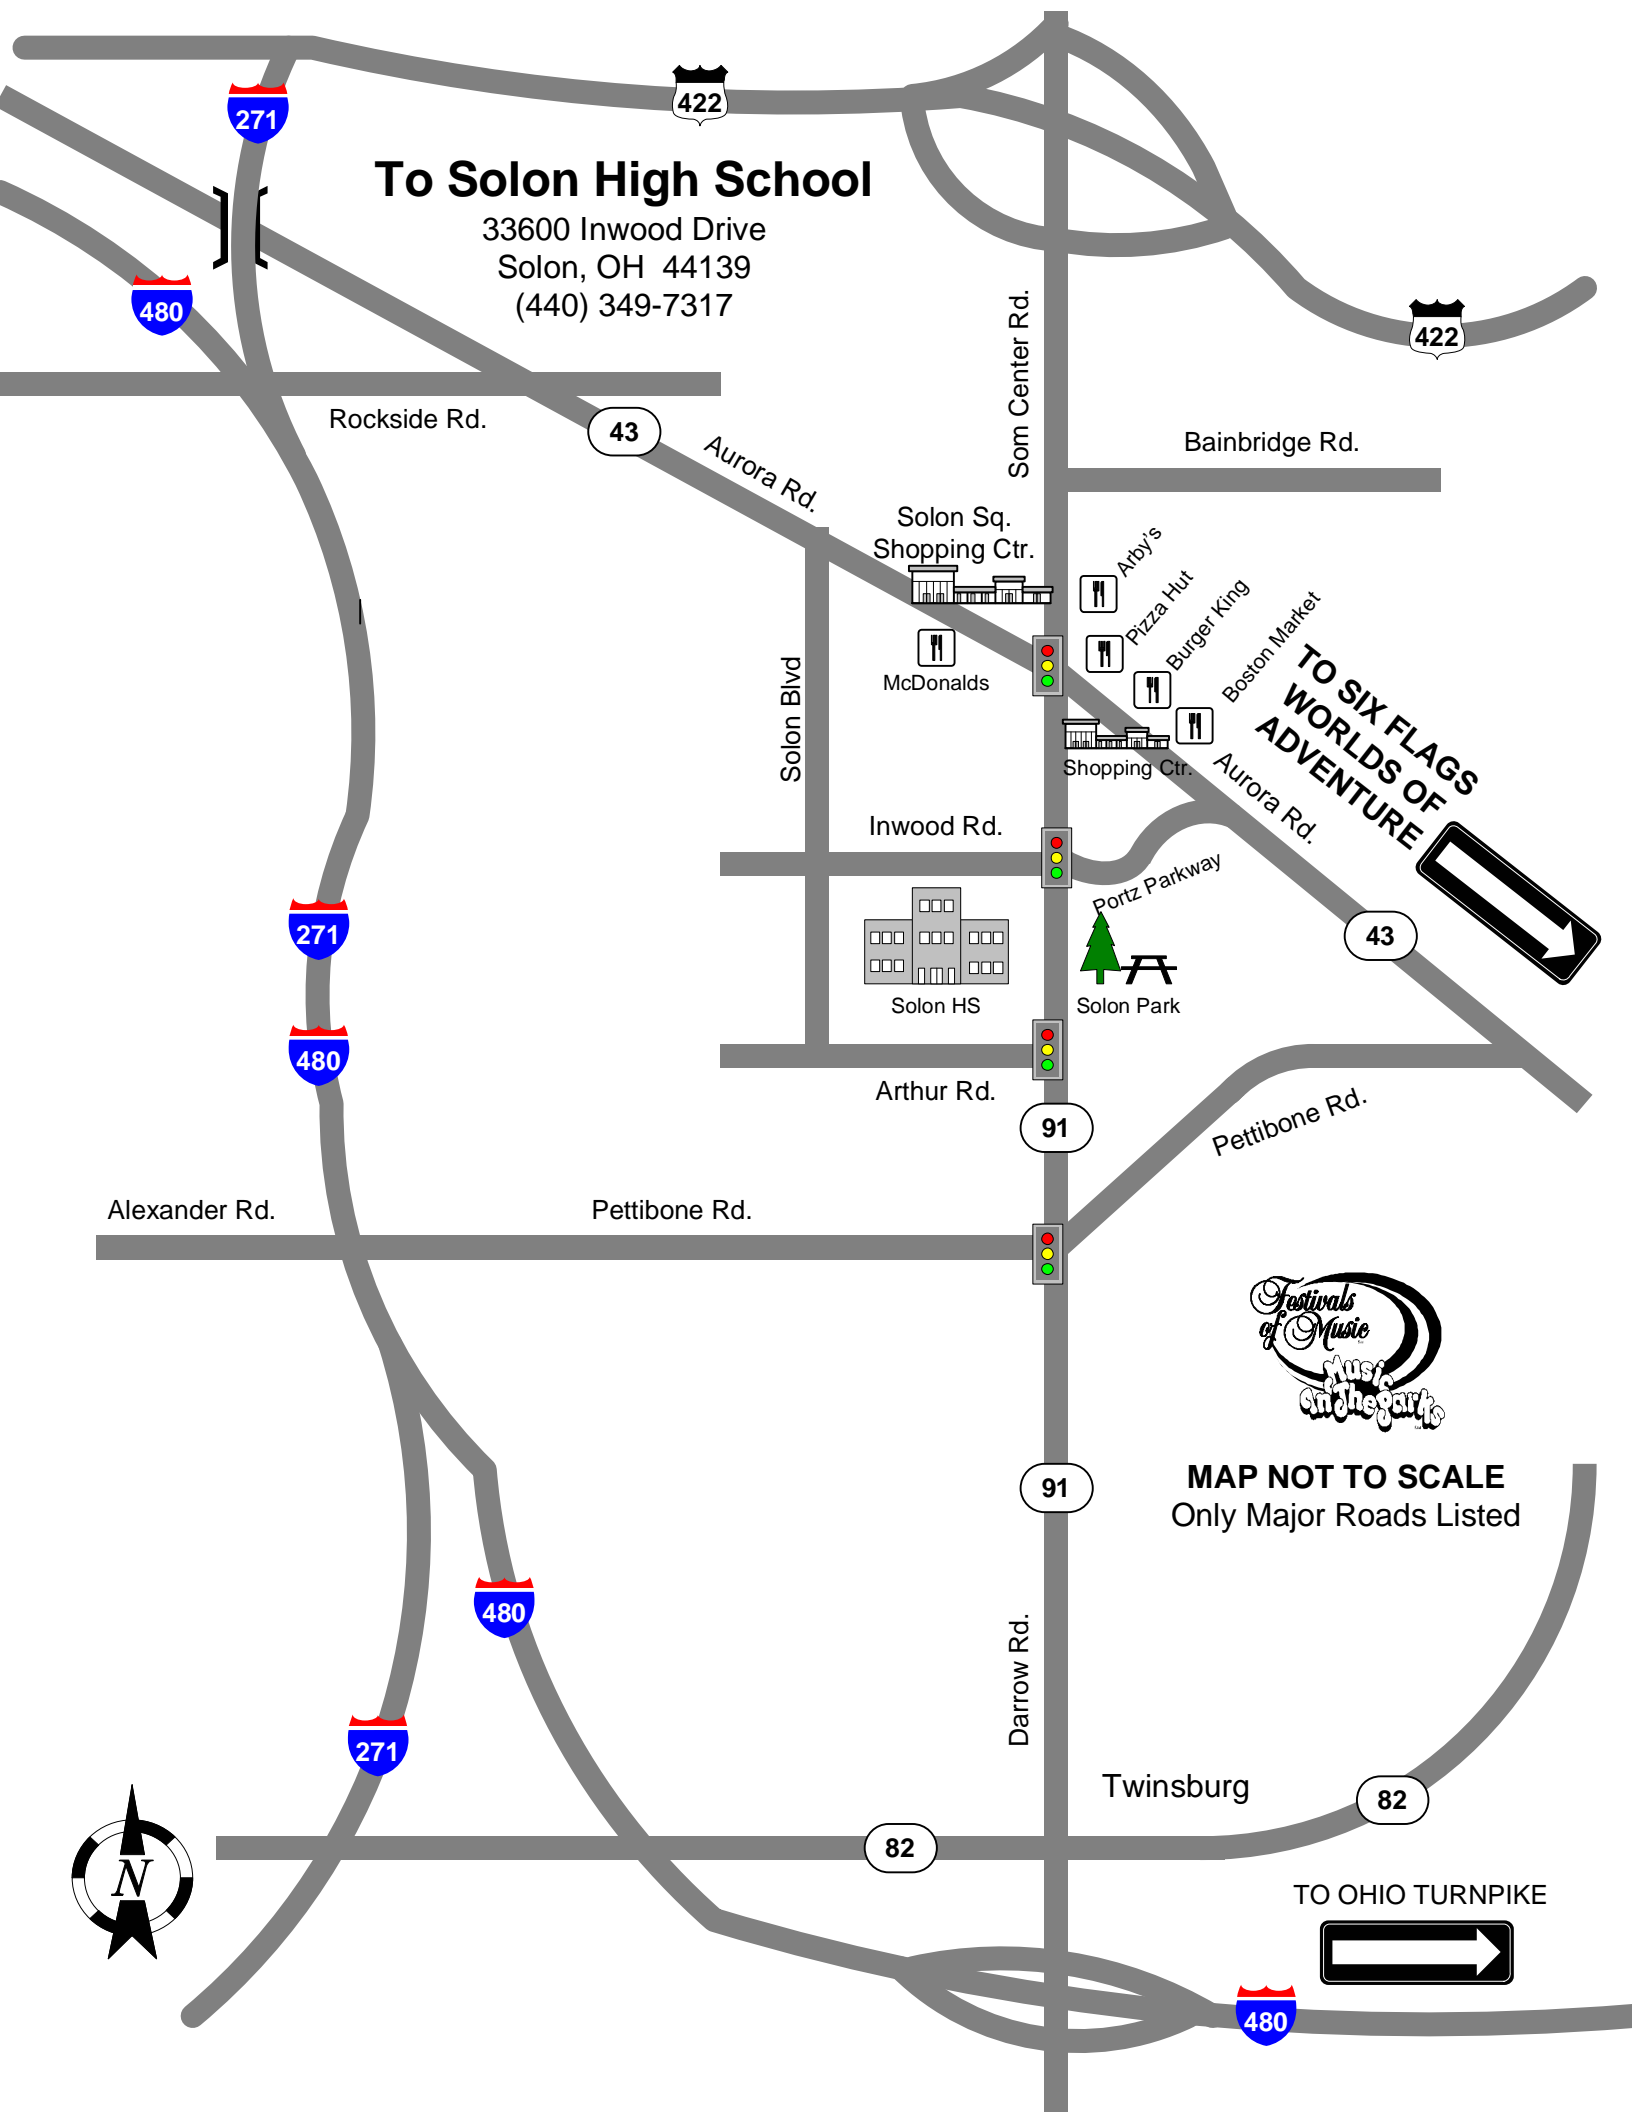

To Solon High School

33600 Inwood Drive
Solon, OH 44139
(440) 349-7317

MAP NOT TO SCALE
Only Major Roads Listed

Twinsburg

TO OHIO TURNPIKE

TO SIX FLAGS
WORLDS OF
ADVENTURE

Rockside Rd.

Aurora Rd.

Som Center Rd.

Bainbridge Rd.

Solon Sq.
Shopping Ctr.

McDonalds

Inwood Rd.

Solon HS

Arthur Rd.

Alexander Rd.

Pettibone Rd.

Solon Park

Portz Parkway

Pettibone Rd.

Darrow Rd.

Arby's
Pizza Hut
Burger King

Shopping Ctr.

Boston Market

Aurora Rd.