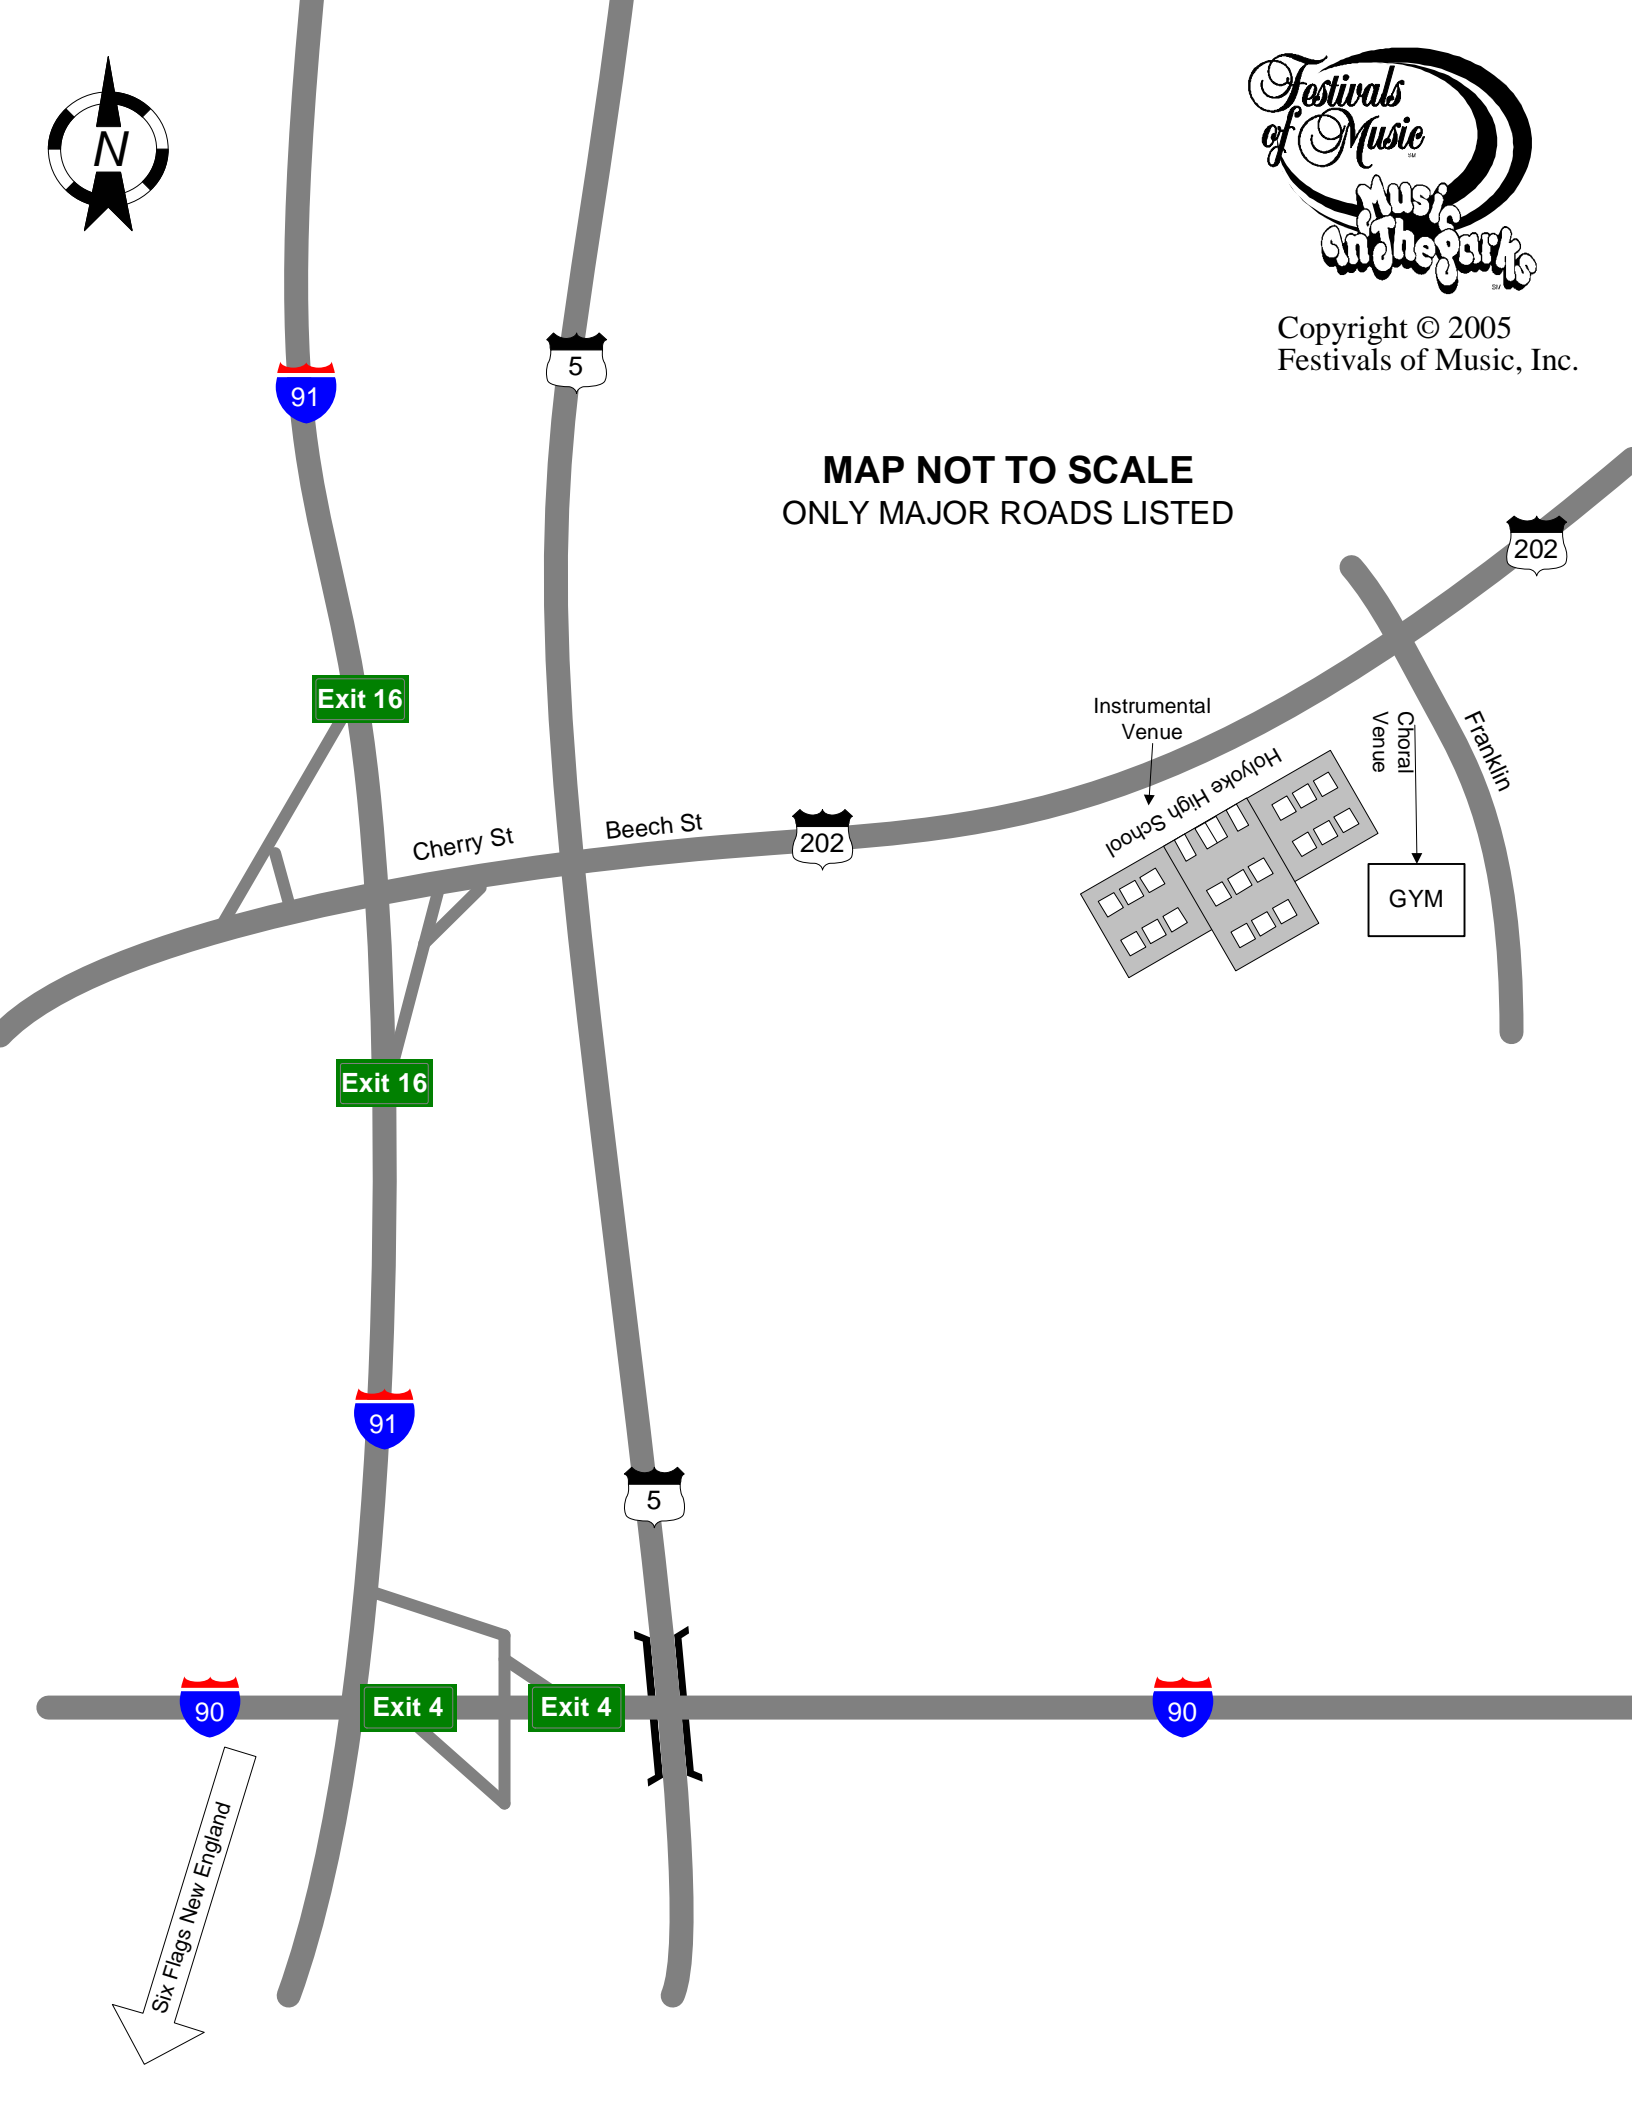

Copyright © 2005
Festivals of Music, Inc.

MAP NOT TO SCALE
ONLY MAJOR ROADS LISTED

Exit 16

Cherry St

Beech St

Instrumental
Venue

Choral
Venue

Franklin

Exit 16

Exit 4

Exit 4