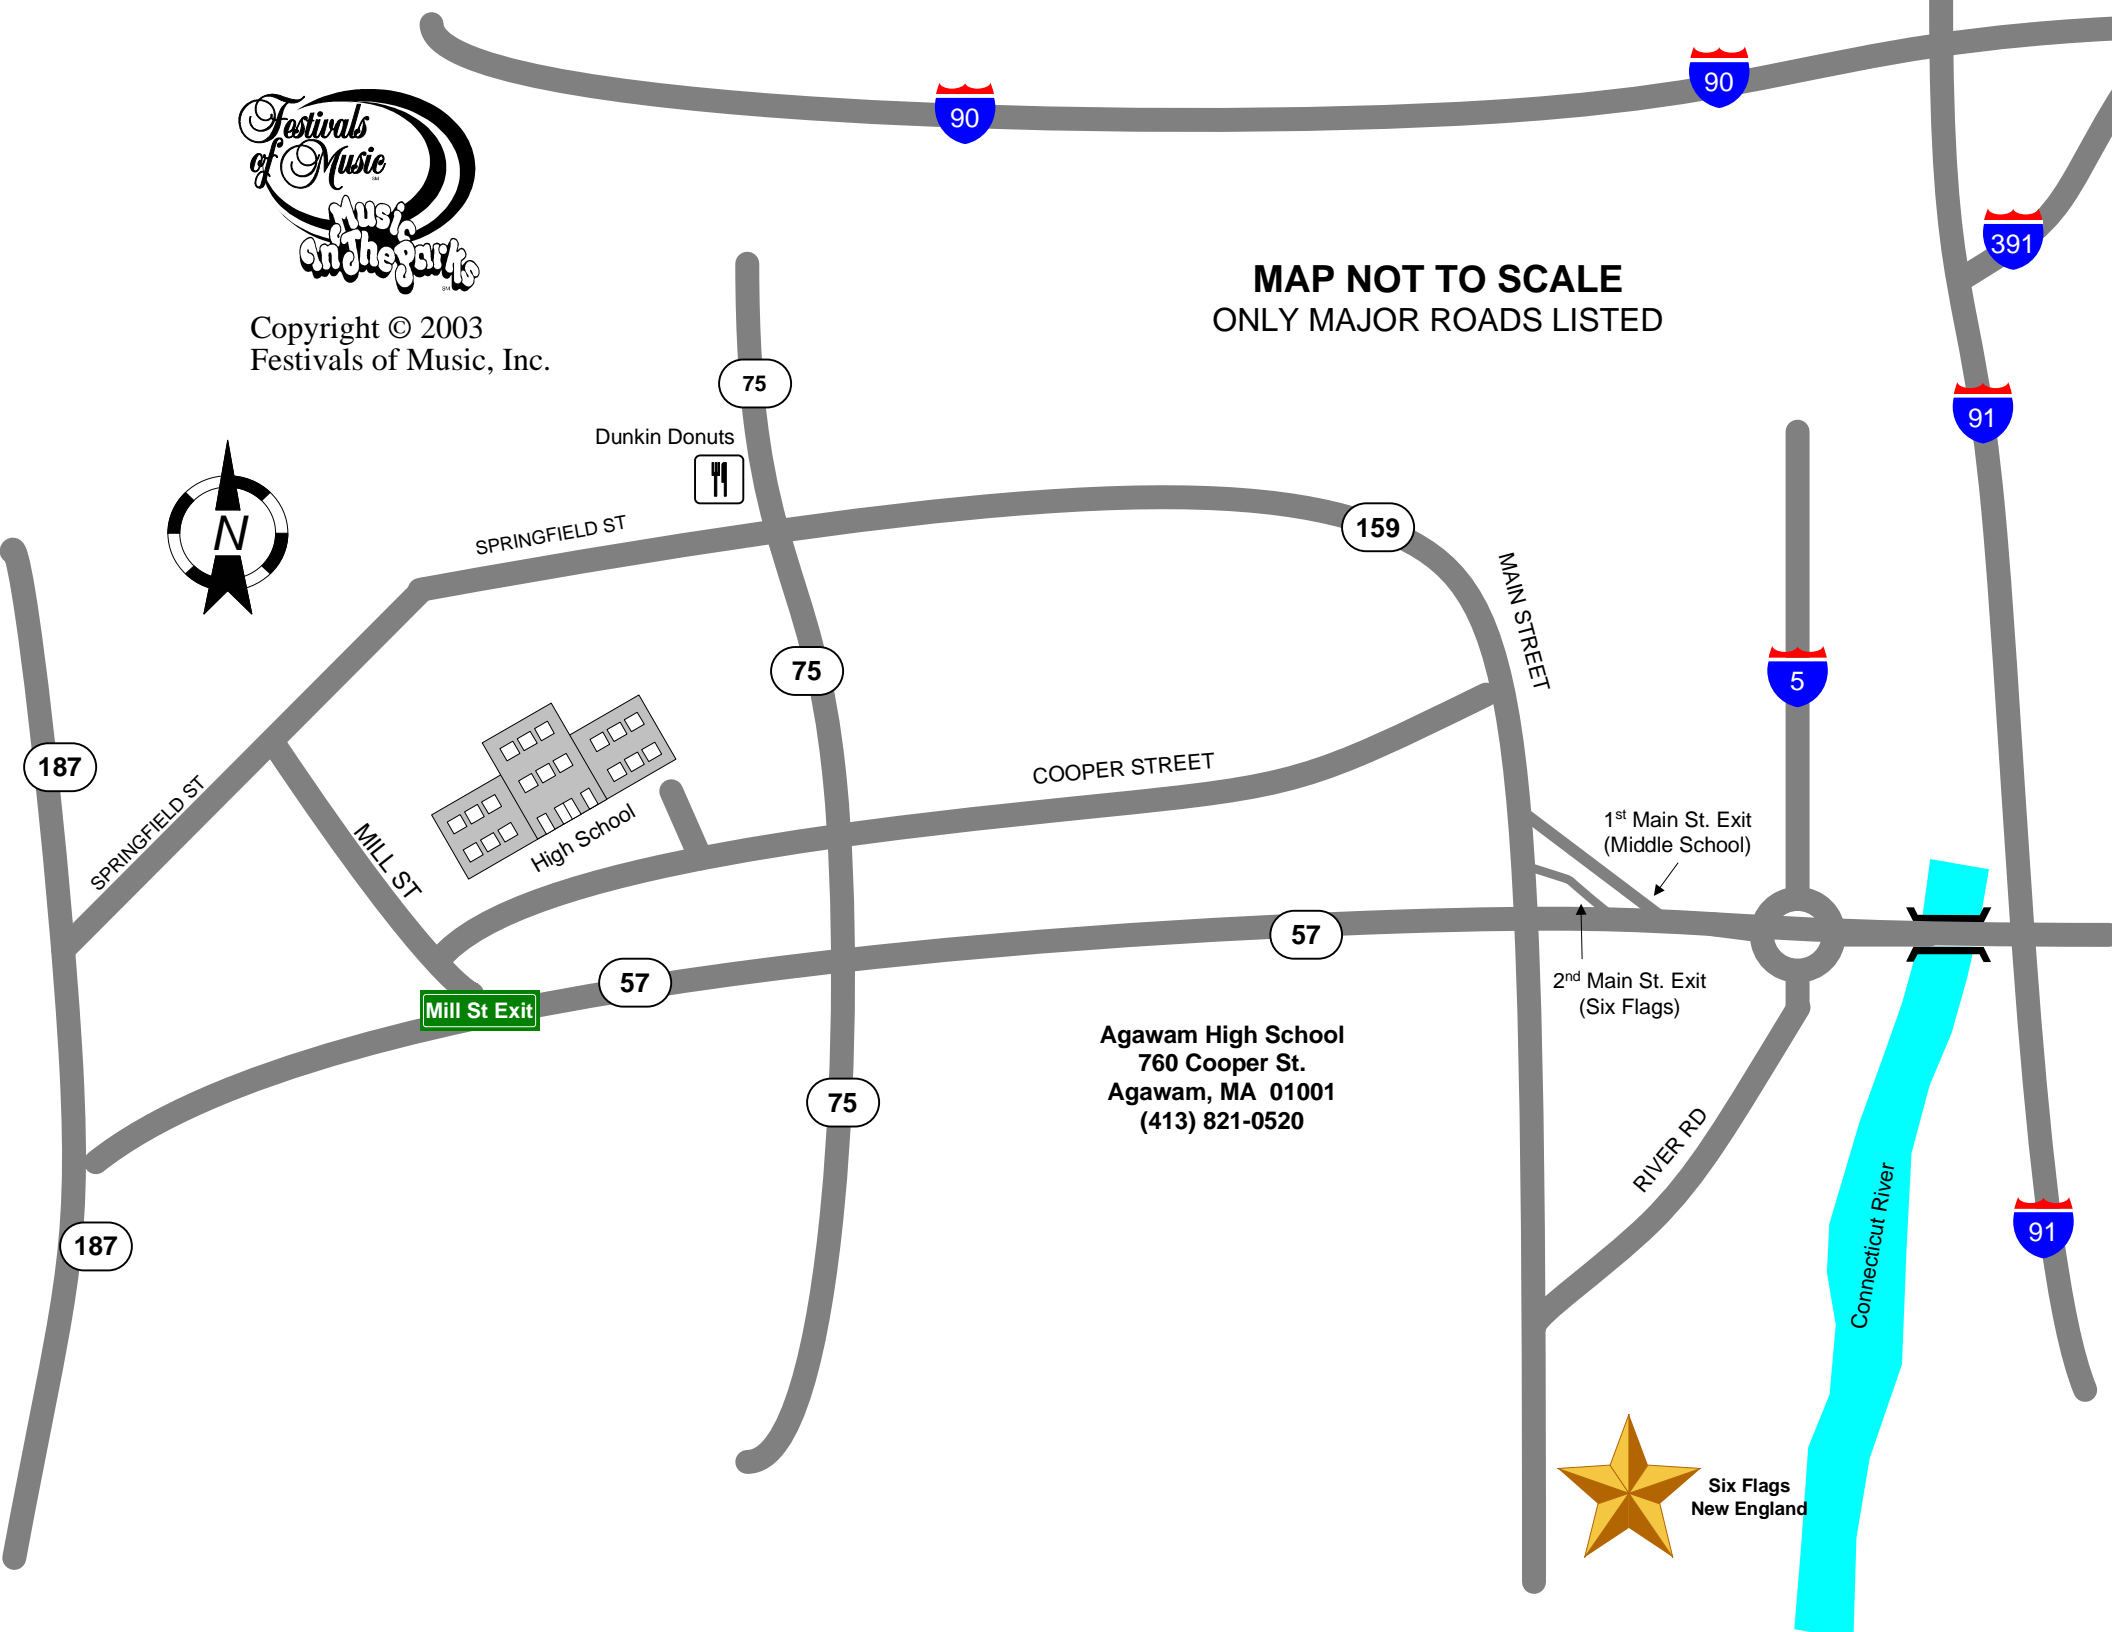

Copyright © 2003  
Festivals of Music, Inc.

**MAP NOT TO SCALE**  
ONLY MAJOR ROADS LISTED

Dunkin Donuts

SPRINGFIELD ST

75

159

MAIN STREET

75

COOPER STREET

5

1<sup>st</sup> Main St. Exit  
(Middle School)

High School

MILL ST

2<sup>nd</sup> Main St. Exit  
(Six Flags)

Mill St Exit

57

187

90

90

391

91

91