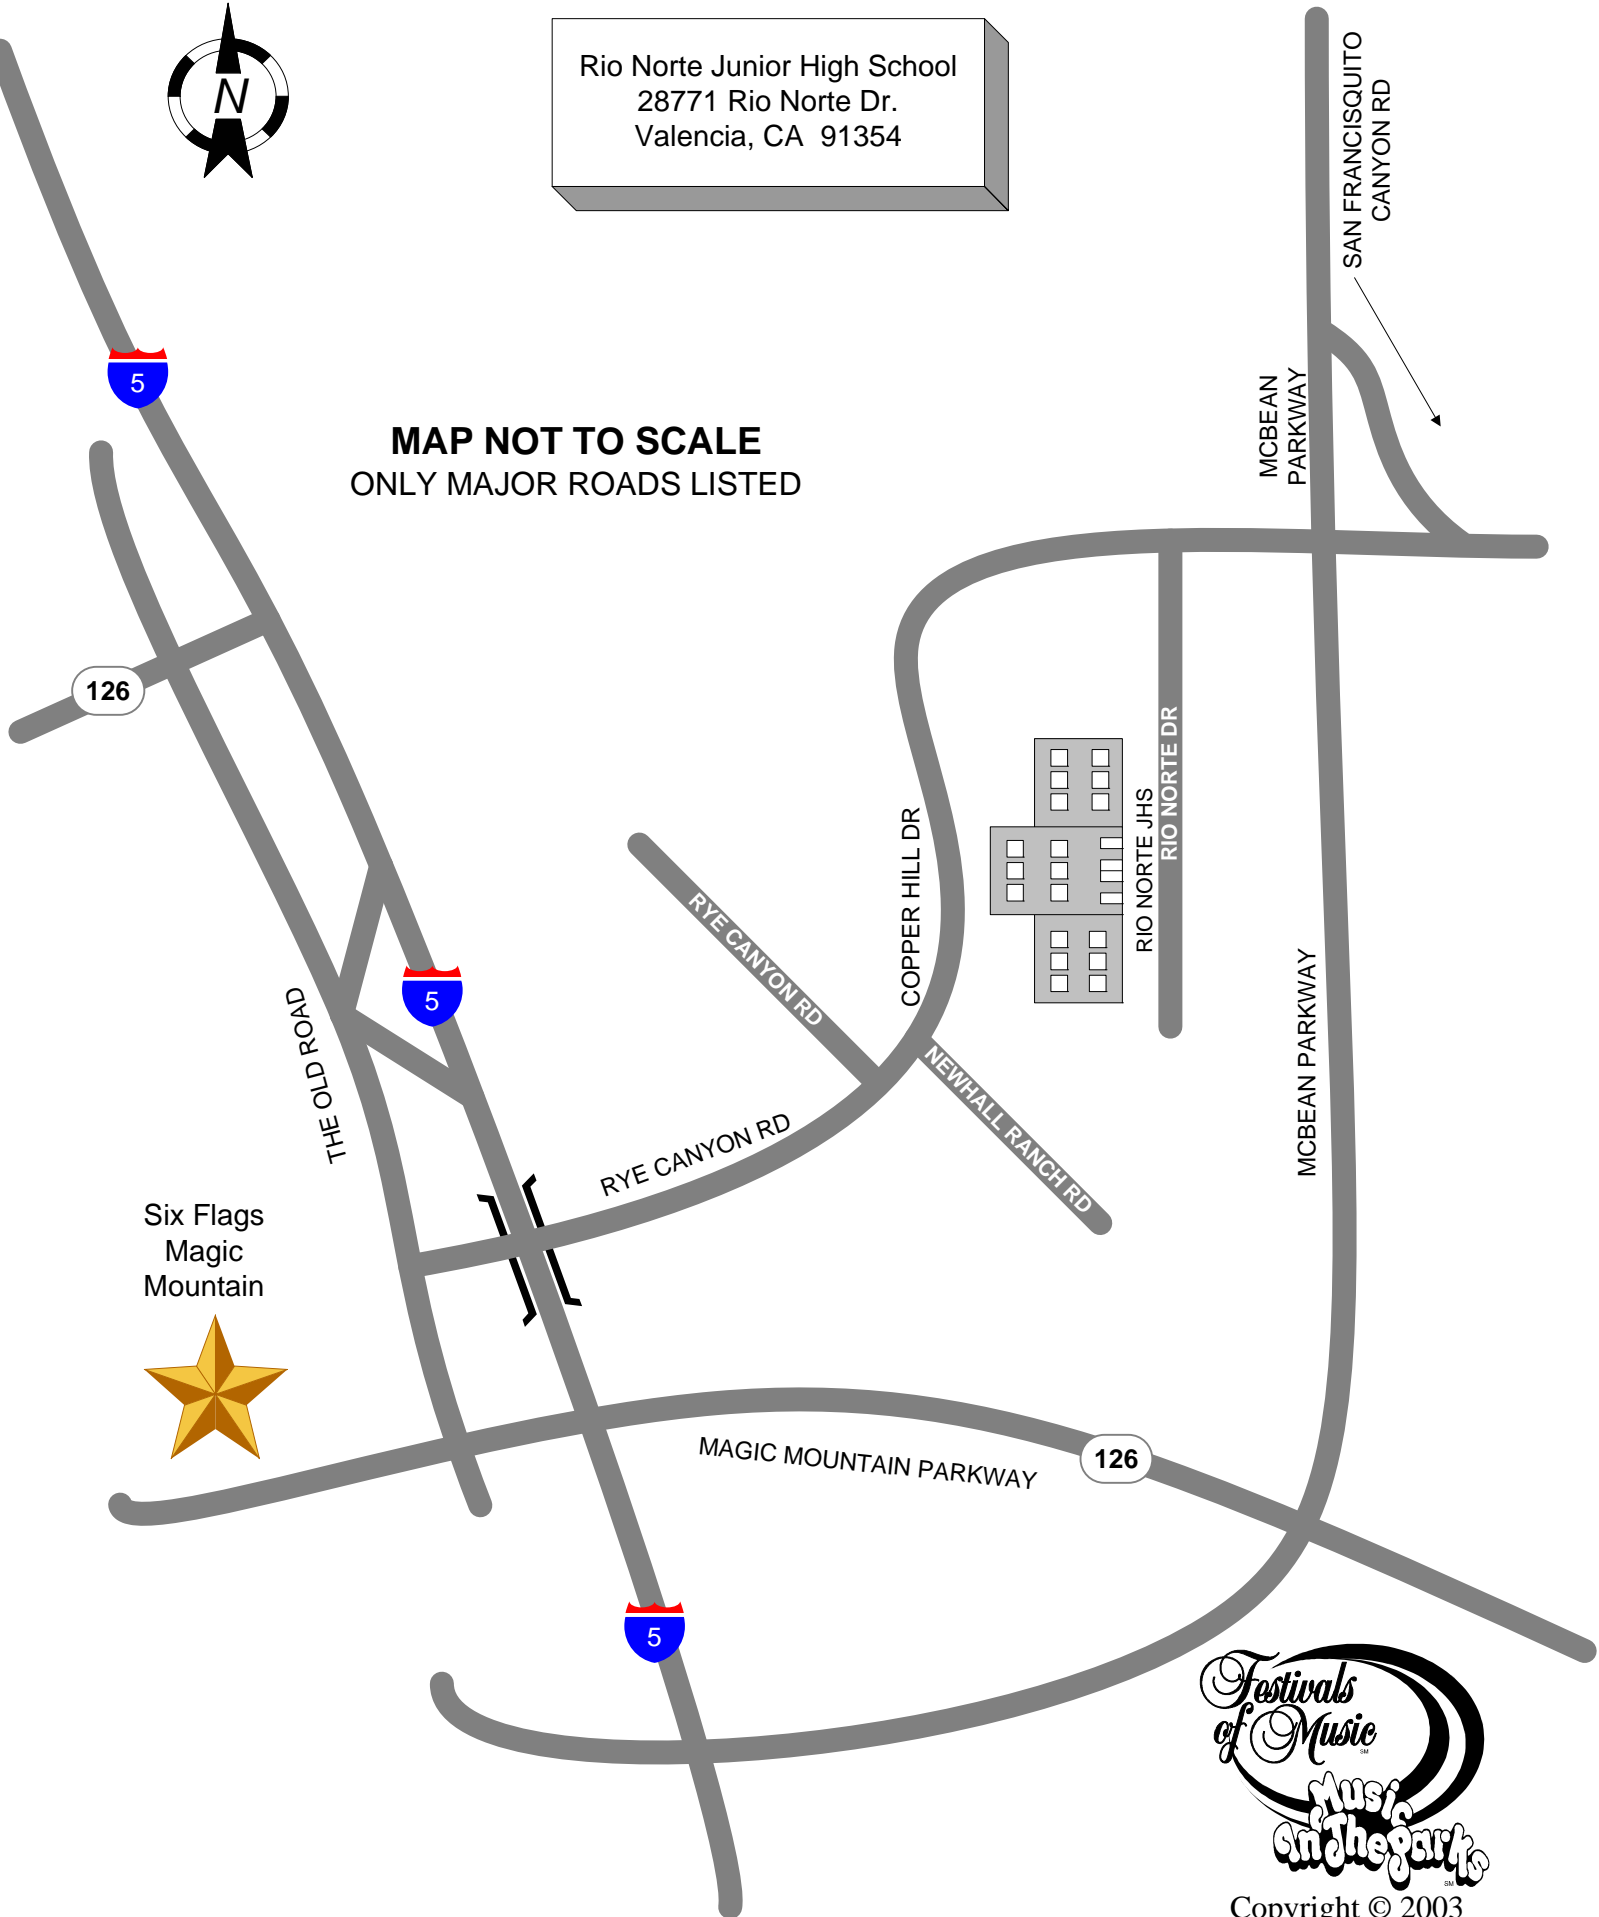

Rio Norte Junior High School  
28771 Rio Norte Dr.  
Valencia, CA 91354

**MAP NOT TO SCALE**  
ONLY MAJOR ROADS LISTED

Six Flags  
Magic  
Mountain

Copyright © 2003  
Festivals of Music, Inc.