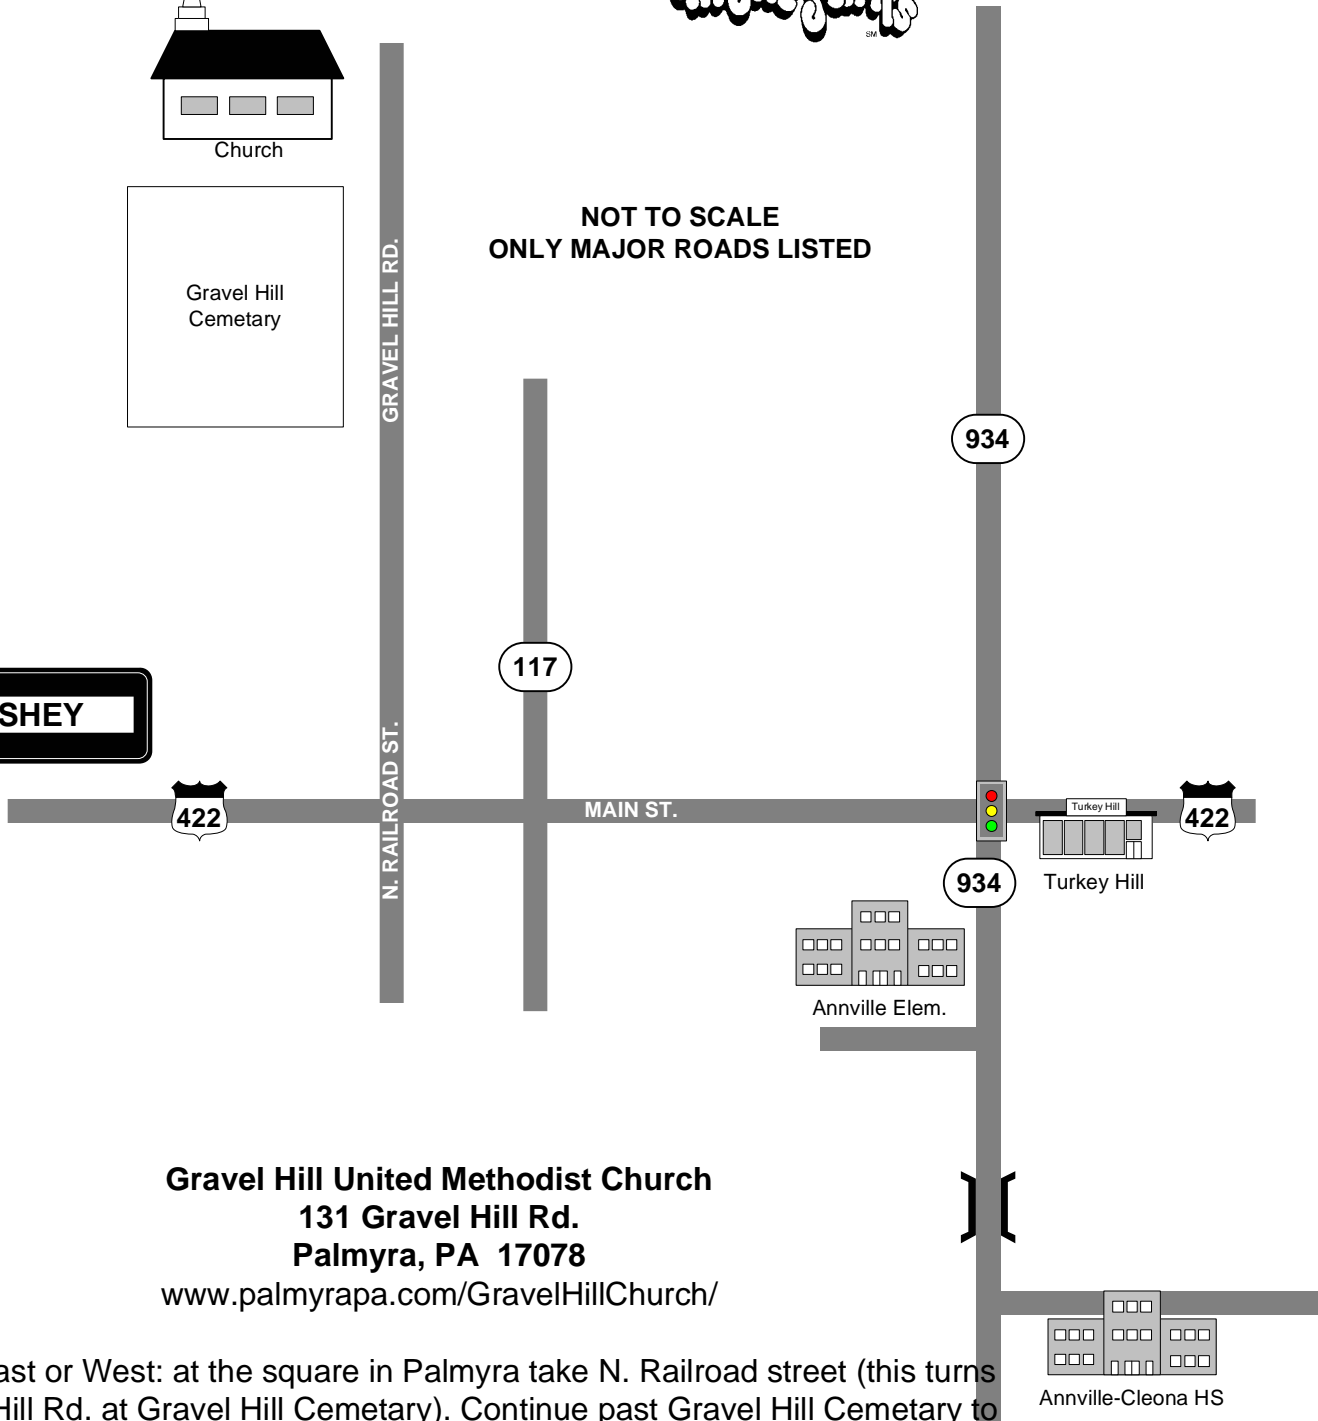

Church

Gravel Hill Cemetary

NOT TO SCALE
ONLY MAJOR ROADS LISTED

Gravel Hill United Methodist Church
131 Gravel Hill Rd.
Palmyra, PA 17078
www.palmyrapa.com/GravelHillChurch/

From 422 East or West: at the square in Palmyra take N. Railroad street (this turns into Gravel Hill Rd. at Gravel Hill Cemetary). Continue past Gravel Hill Cemetary to Gravel Hill UMC on your left.

From 81 North or South: Take exit 28 in Grantville. Take 743 South apx. 5 miles. Take second left after bridge which is Gravel Rd. (take another immediate left to remain on Gravel Rd.) At stop sign, with cemetary on your left, take a left onto Gravel Hill Rd. Gravel Hill UMC is on the left after the cemetary.